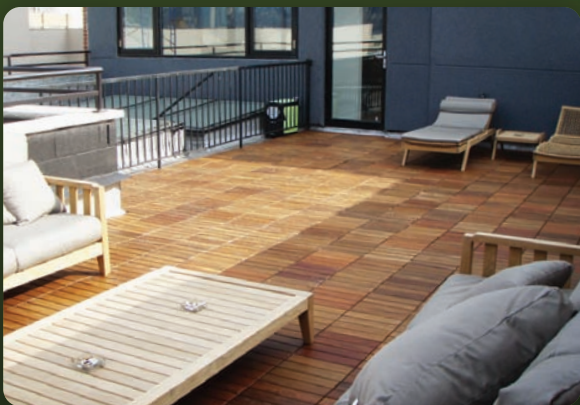

12" x 12"
2 Linear Feet Sold in Pairs

Linear Edger Plus

12"
1 Linear Foot

Linear Edger

1" x 12"
1 Linear Foot

For more information on species and models please visit ecoarbordesigns.com

THE CARRIAGE

Our Carriage Frame Interlocking System

A proven and patented interlocking system separates our deck tiles from the competition. The patented support system provides a consistent spacing between lumber boards and adjacent tile. Combined with a tight locking tray system, this provides a deck floor that is stable and distributes weight proportionally. Made out of high density outdoor plastics, the carriage and interlocking system permits a quick installation or removal. Our tray makes our deck tiles safe to use on sensitive roofing membranes as well as other waterproof surfaces. Experience the difference of quality and construction with our deck tiles.

WARRANTY

10 year limited manufacturers warranty, please contact us at **866.326.4418** for more info.

Transform Your Outdoor Living with Snap-Together Eco-Friendly Outdoor Wood Deck Tiles.

Our deck tiles are a true turn-key rapid fit outdoor flooring system. With our patented interlocking frame system, anyone can install these tiles quickly, creating a durable hard-wearing floor. The tiles are comfortable to walk on, visually stunning and durable enough for any climate or weather. They are available in Ipe, Garapa and Curupau - three incredibly dense and rot resistant hardwoods used in marine applications and are highly resistant to splinters and cracking. Our deck tiles can be revitalized to an as-new condition with a simple coat of deck oil, even after years of heavy use. Our deck tiles create a luxurious contemporary look comparable to high end furniture.